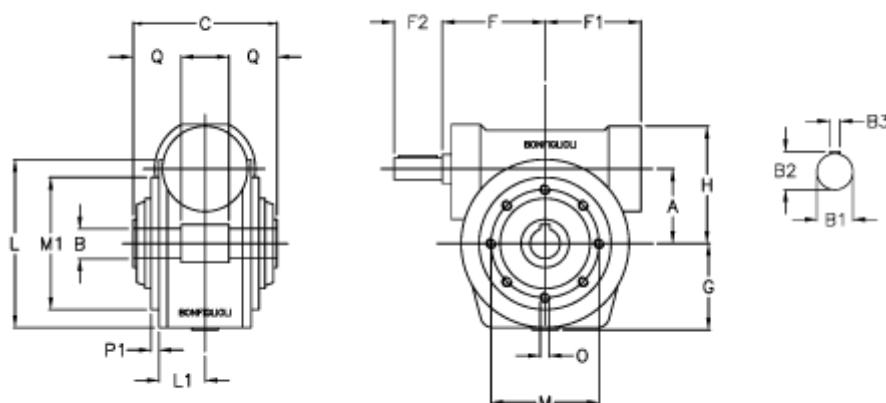

Article number: 3901130023700

Description: Worm gear with solid input shaft
VF 130P-23-HS

Measures

a	= 130.0	F1 = 154	O = 16
B	= 45	F2 = 60	P1 = 4.0
B1	= 30	g = 195	Q = 52.5
B2	= 33.0	H = 195	
B3	= 8	L = 310.0	
C	= 165	L1 = 245.0	
Description	= VF 130P-xx-HS	m = 215	
F	= 160.0	M1 = 191	